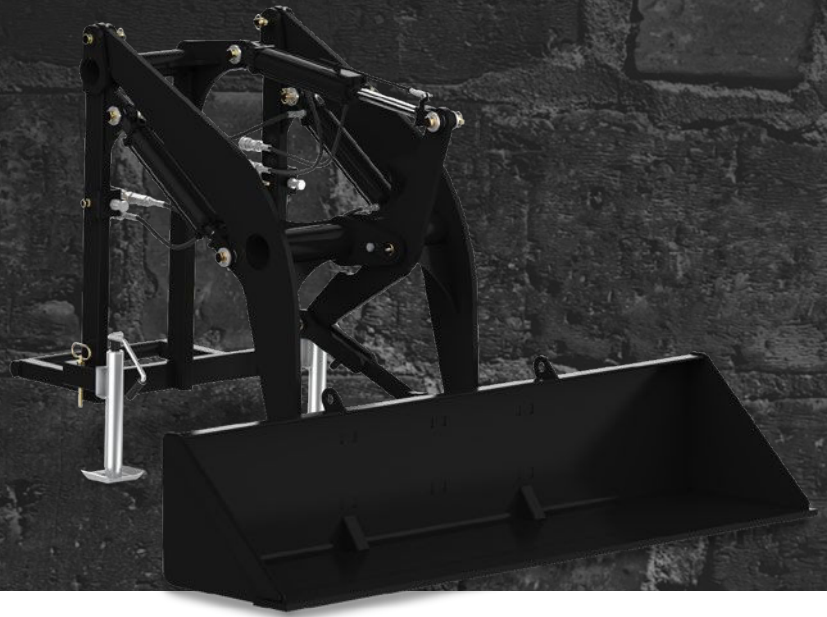

**FRONT END
LOADER
SPECS**

FEATURES	STANDARD	OPTIONAL
Loader bucket either 49" or 77.75" wide	✓	
77.75" bucket capacity ~1/3 cubic yard	✓	
Bucket floor, back and sides 1/4" plate steel and doubled on the edges	✓	
Z bar linkage	✓	
3 cylinders tie rod type, 2.5" x 12" double-acting	✓	
Lifting capacity 1200 lbs	✓	
72" lifting height at dump level	✓	
Trackless black finish	✓	

MODEL	LENGTH*	WIDTH*	HEIGHT*	WEIGHT*
49" Front End Loader Bucket	73" (1854 mm)	49" (1244 mm)	53" (1346 mm)	1042 lbs (472 kg)
77" Front End Loader Bucket	73" (1854 mm)	77" (1955 mm)	53" (1346 mm)	1166 lbs (528 kg)